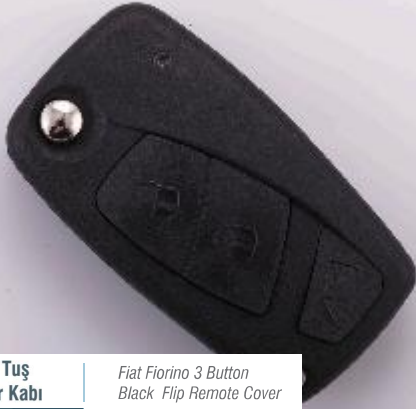

Fiat Fiorino 3 Tuş
Siyah Anahtar Kabı

Fiat Fiorino 3 Button
Black Flip Remote Cover

KOD

08.04.01.007